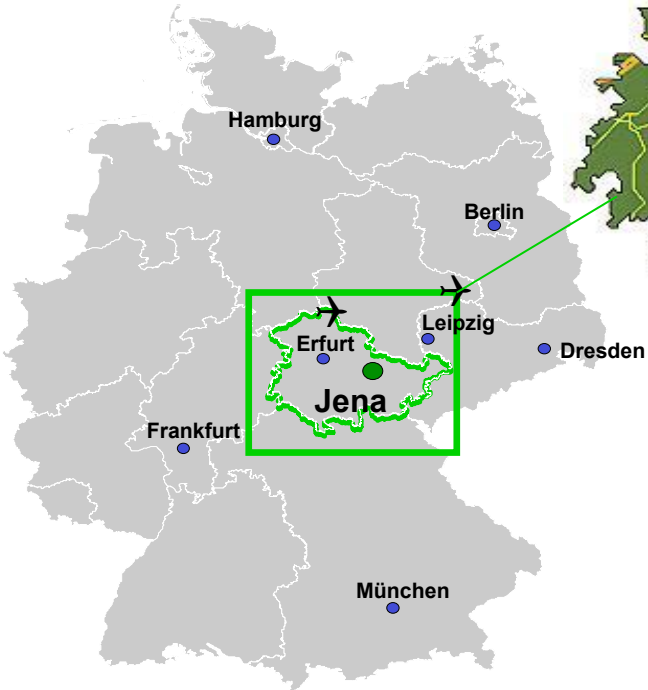

By air

Leipzig-Halle: www.leipzig-halle-airport.de (daily connection from/to London)

Erfurt: www.flughafen-erfurt.de

By train

Daily connections from/to Munich, Hamburg, Berlin, Kiel, Nuremberg (ICE) and Vienna (EN)

By car

From Munich or Berlin: A9 to *Hermsdorfer Kreuz*, take A4 toward Frankfurt, exit *Jena-Lobeda*, continued below...

From Dresden or Frankfurt: A4 to exit *Jena-Lobeda*, follow signs to *Jena-Zentrum*, cross river Saale (map above) and take a right toward Naumburg. At second traffic light take a right into *Löbstedter Straße* and follow main street to Jena Bioscience premises via *Wiesenstrasse* (*Löbstedter Strasse* is partially one way).