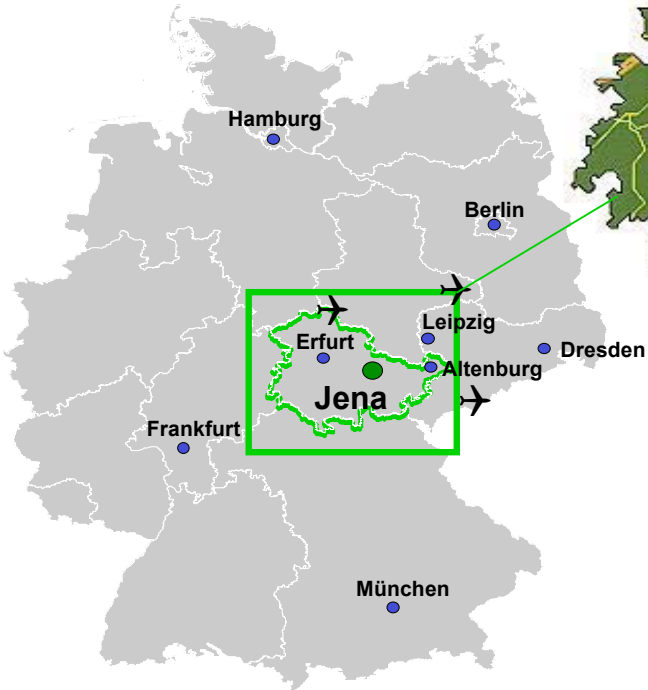

By air

Altenburg/Nobitz: www.flughafen-altenburg.de (daily connection from/to London)

Leipzig-Halle: www.leipzig-halle-airport.de (daily connection from/to London)

Erfurt: www.flughafen-erfurt.de

By train

daily connections from/to Munich,
Hamburg, Berlin, Kiel, Nuremberg (ICE
and Vienna (EN)

By car

From Munich or Berlin: A9 to *Hermsdorfer Kreuz*, take A4 toward Frankfurt, exit *Jena-Lobeda*, continued below...

From Dresden or Frankfurt: A4 to exit *Jena-Lobeda*, follow signs to *Jena-Zentrum*, cross river Saale (map above) and take a right toward Naumburg. At second traffic light take a right into *Löbstedter Straße* and follow main street to Jena Bioscience premises via *Wiesenstrasse* (*Löbstedter Strasse* is partially one way).